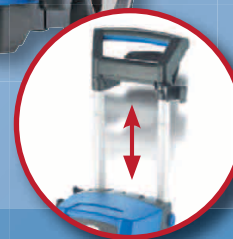

Pro

semi-professional cleaning