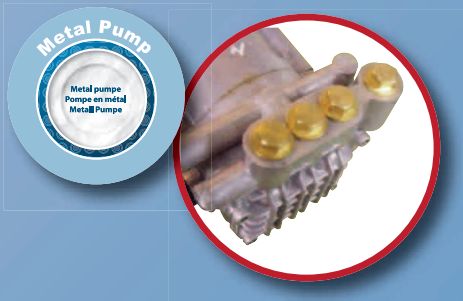

## Telescopic Handle

Just push the button. The telescopic handle makes storage of the machine even more convenient. Standard on all Excellent and Pro models.